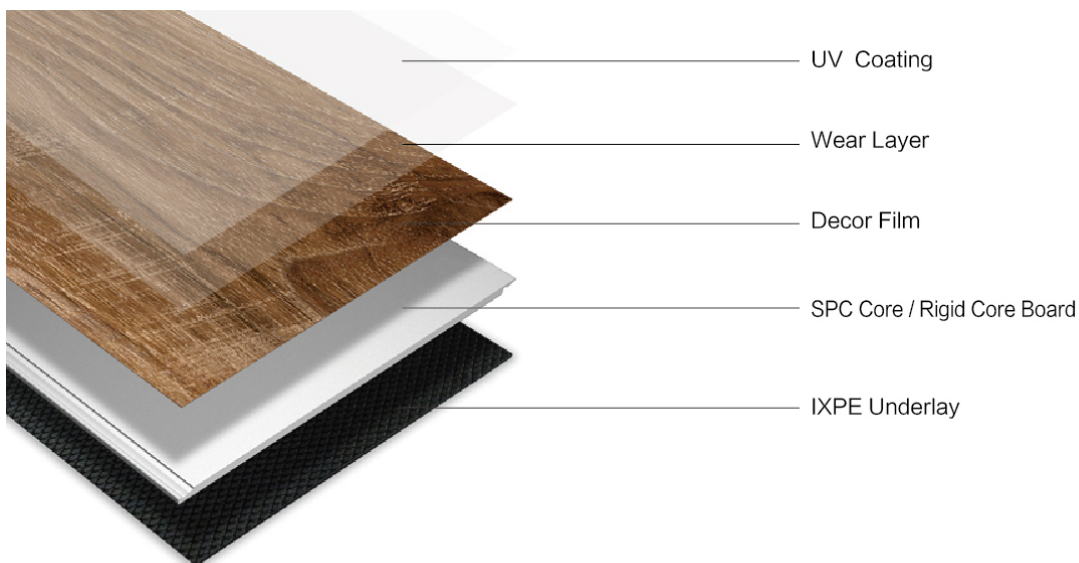

IMPERVIA FLOORING THE BRAND YOU CAN TRUST TO BE WATERPROOF

THE BEST WATERPROOF RIGID LUXURY VINYL FLOORING - BETTER PRICES THAN AMTICO

IMPERVIA Luxury Vinyl wood flooring is a simple push fit luxury vinyl floor and unlike a lot of the **AMTICO FLOORING** and **KARNDÉAN VINYL FLOORS** does **not need** any adhesive or underlay. This is because of our 1.5mm thick IXPE waterproof backing. We call it wood because it looks just like it with a **textured surface** and **natural look**.

The Valinge 5Gi push fit on our luxury vinyl wood planks and Valinge click system on our tiles mean a quick and easy cost-effective installation. The backing can be seen below

IMPERVIA luxury vinyl flooring is like real wood flooring with a wide long board, textured surface and natural look. The rigid core is made up of stone and fibre glass and has all the health and safety certificates to meet the most stringent of environmental requirements. Fit in Basements, Bathrooms, Kitchens or anywhere.

This backing has acoustic qualities as well as creating a warm soft feel to the textured surface of the floor. We have new machines to profile the latest 5Gi push fit system on our luxury vinyl floors and the rigid core has fibre as well, for total durability and stability. The image below explains the structure.

IMPERVIA Luxury Rigid Vinyl Tiles SPC Core.

These tiles, in our opinion are better **AMTICO AND KARNDIAN** as have our IXPE backing and click system which means no adhesives or underlay. We can create Marble and Stone tiles that are much lighter than the real thing and are 6.5mm thick. Rigid like stone with a simple click system it is the perfect do it yourself solution with a quick installation.